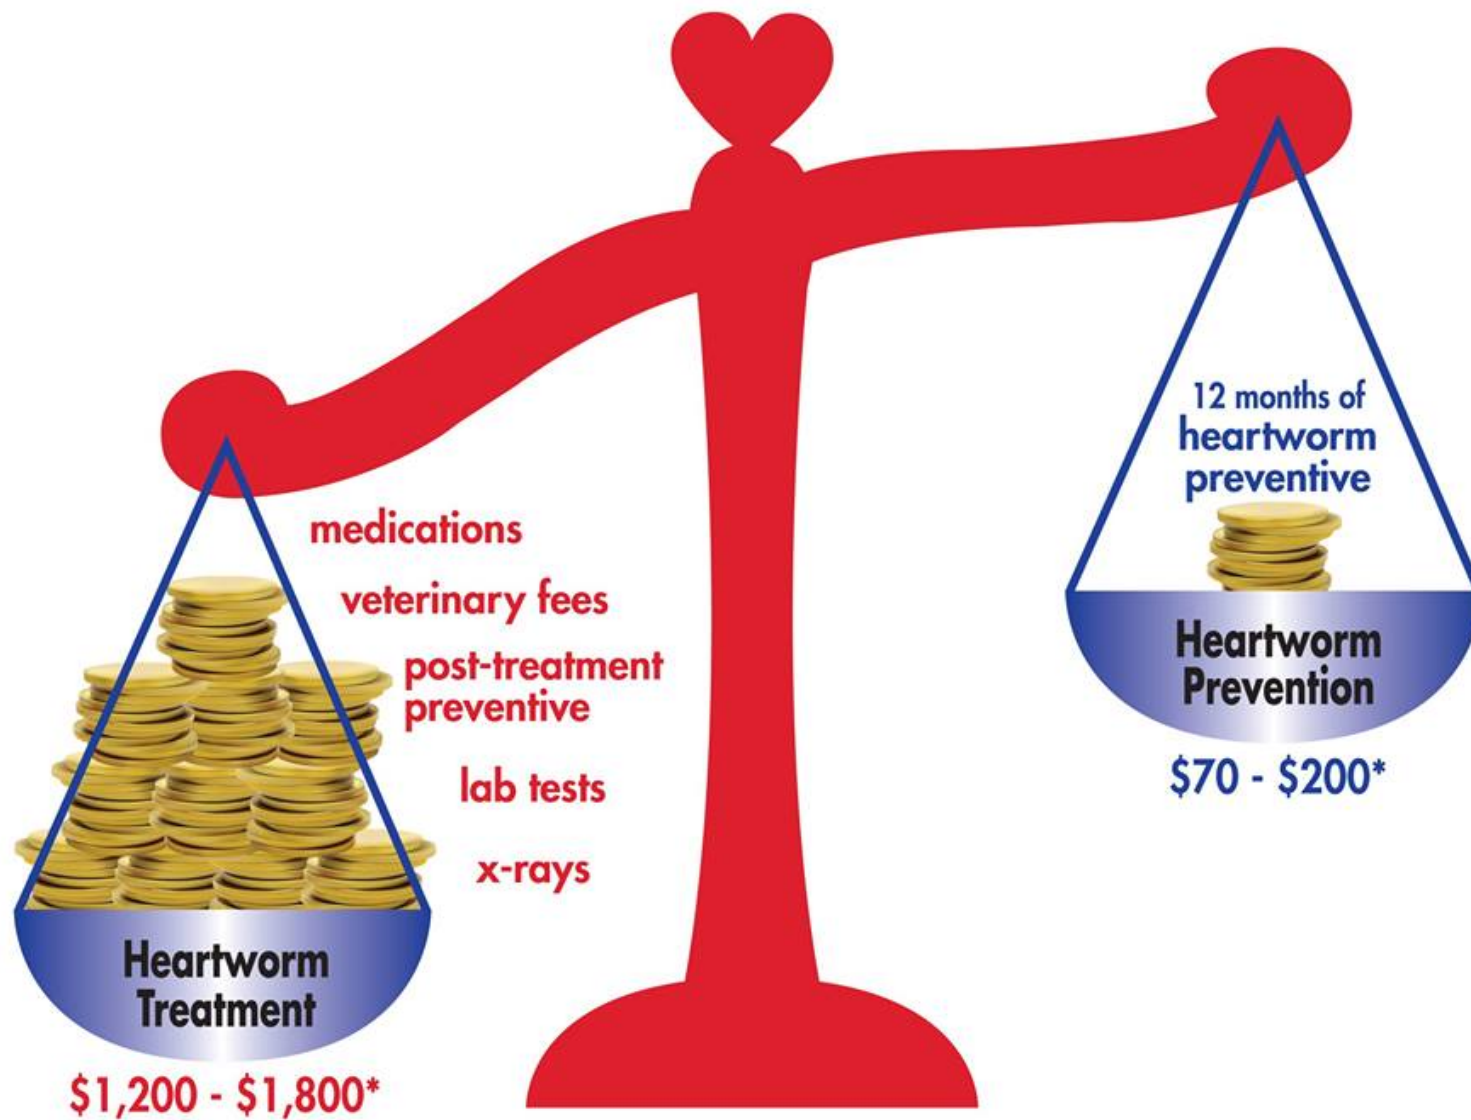

Weigh the Costs

Heartworm Treatment vs Heartworm Prevention

AMERICAN
HEARTWORM
SOCIETY™
EST. 1974

*Average cost for a 40-lb dog

PROTECT YOUR PET FROM HEARTWORM 12 MONTHS A YEAR. TEST FOR HEARTWORM EVERY 12 MONTHS.